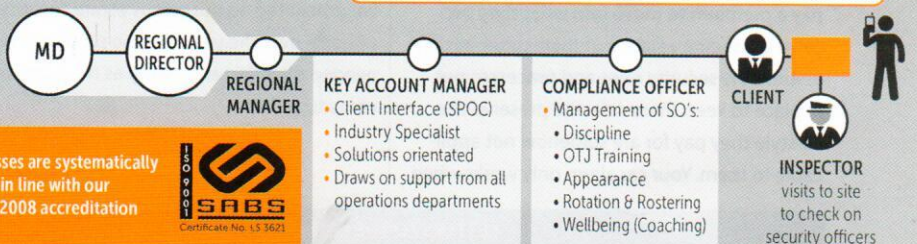

SUPPORT SYSTEMS

ENFORCE

TECHSUPPORT

- Technical Support
- 24/7 Standby

ENFORCE

TRAINING & COMMUNICATION

- Security-Awareness Training and Workshops for domestic workers
- Newsletter with tips and hints
- Online Crime Map

ENFORCE

MANAGEMENT INFRASTRUCTURE/SUPPORT

All processes are systematically managed in line with our ISO 9001:2008 accreditation

YOUR WORLD MADE SAFE

DRIVEN BY **EXCELLERATE**

EXCELLERATE FACILITY MANAGEMENT . EXCELLERATE BRAND MANAGEMENT . EXCELLERATE UTILITIES MANAGEMENT JHI . JHI RETAIL JHI ADVISORY . JHI CRES . ENFORCE . INTERPARK . SPARK . STERIKLEEN . ERADICO . KATANGA . CHATTELS . FRESH . FIRST TECHNICAL